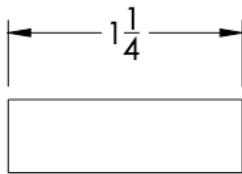

FRONT

SIDE

TOP

Small Rosette

Installation Notes: Center to center hole drilling dimension are same as mentioned in column. Diameter of glass hole for installation is 1/2".

Standard hardware supplied can accommodate glass thicknesses 1/4" to 1/2". Please contact us for custom hardware in case glass thickness exceeds 1/2".

Dimensions in inches

NOTE: Dimensions subject to change without notice.