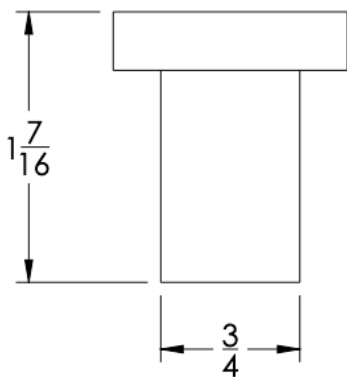

FRONT

SIDE

TOP

Small Rosette

Installation Notes: Center to center hole drilling dimension are same as mentioned in column. Diameter of glass hole for installation is 1/2".

Standard hardware supplied can accommodate glass thicknesses 1/4" to 1/2". Please contact us for custom hardware in case glass thickness exceeds 1/2".

Dimensions in inches

NOTE: Dimensions subject to change without notice.