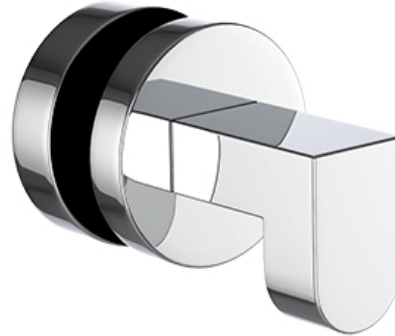

neelnox

LET
THERE
BE **DESIGN.**

FEATURES

- Premium 304 Grade Stainless Steel
- Solid Mount Construction
- Concealed Installation Hardware
- Solid End Cap provided for side opposite to the door for a seamless look

Single Knob shown with a Small Rosette

Small Rosette

COLLECTION HUGO

SINGLE KNOB

| Model | Product | Finishes Available |
|-------------------------|-------------|---|
| HGO-KNS-GR <u>XX-XX</u> | Single Knob | Multiple finishes available. Over 23 finishes to choose from. |

FRONT

SIDE

TOP

Small Rosette

Installation Notes: Center to center hole drilling dimension are same as mentioned in column. Diameter of glass hole for installation is 1/2".

Standard hardware supplied can accommodate glass thicknesses 1/4" to 1/2". Please contact us for custom hardware in case glass thickness exceeds 1/2".