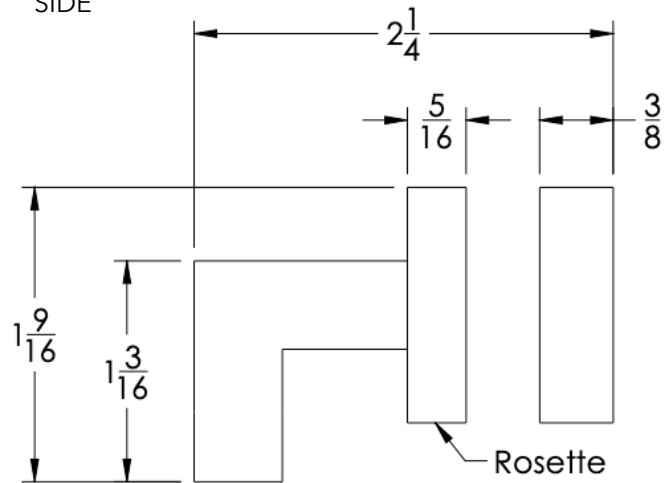

neelnox

LET
THERE
BE **DESIGN.**

FEATURES

- Premium 304 Grade Stainless Steel
- Solid Mount Construction
- Concealed Installation Hardware
- Solid End Cap provided for side opposite to the door for a seamless look

FRONT

SIDE

TOP

Small Rosette

Installation Notes: Center to center hole drilling dimension are same as mentioned in column. Diameter of glass hole for installation is 1/2".

Standard hardware supplied can accommodate glass thicknesses 1/4" to 1/2". Please contact us for custom hardware in case glass thickness exceeds 1/2".